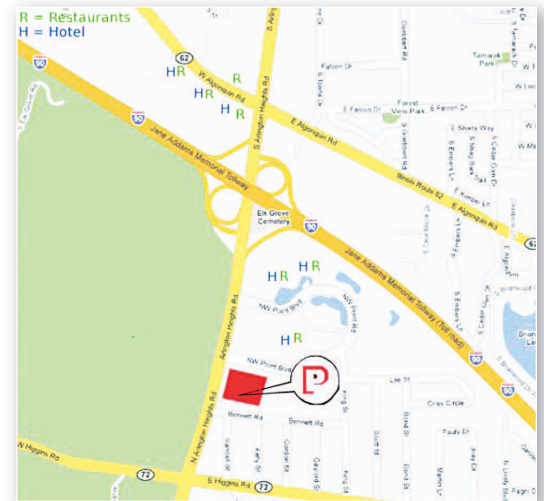

ABOUT PERFICIENT Perficient is a leading information technology consulting firm serving clients throughout North America. We deliver business-driven technology solutions that enable our clients to reach new markets and increase revenues, strengthen customer relationships, reduce operating costs, increase productivity and empower their employees. Perficient is world-class talent, delivering world-class technology, on time and on budget.